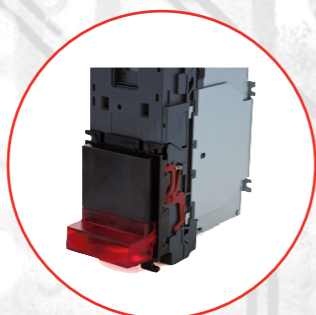

NV9 USB-204

Cash Box: 600 Slide In (PA194)
Bezel: Vertical Up Snout (PA190)