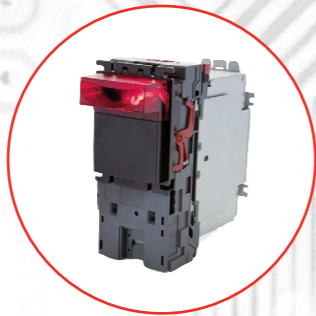

All validators include the following  
interface options:

- SSP (Smiley Secure Protocol)
- eSSP (encrypted SSP)
- SIO (Simple Serial Interface)
- MDB (requires IF5 Box)
- ccTalk
- DES for ccTalk
- Parallel
- Pulse
- Binary

**NV9 USB-102**

Cash Box: 300 Slide In (PA192)  
Bezel: Vertical Down Snout (PA191)

**NV9 USB-202**

Cash Box: 600 Slide In (PA194)  
Bezel: Vertical Down Snout (PA191)

**NV9 USB-302**

Cash Box: 300 Clip On (PA185)  
Bezel: Vertical Down Snout (PA191)