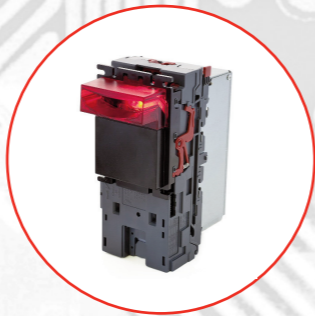

**NV9 USB-102**

Cash Box: 300 Slide In (PA192)  
Bezel: Vertical Down Snout (PA191)

**NV9 USB-202**

Cash Box: 600 Slide In (PA194)  
Bezel: Vertical Down Snout (PA191)

**NV9 USB-302**

Cash Box: 300 Clip On (PA185)  
Bezel: Vertical Down Snout (PA191)

**NV9 USB-402**

Cash Box: 600 Clip On (PA193)  
Bezel: Vertical Down Snout (PA191)

**NV9 USB-502 (Lockable)**

Locking Door  
Position 2

Cash Box: Lockable Slide In  
Cash Box for 300 Notes (PA186)  
Door: Back Right