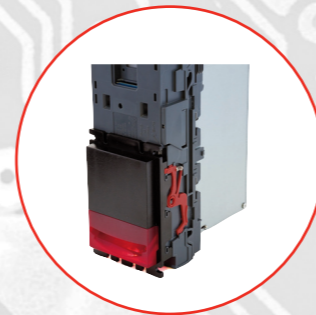

NV9 USB-403

Cash Box: 600 Clip On (PA193)
Bezel: Vertical Up (PA188)