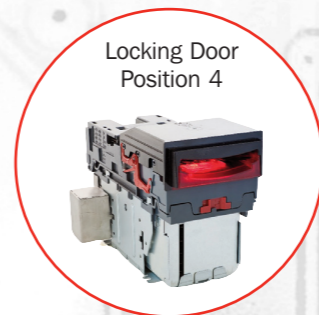

**NV9 USB-303**

Cash Box: 300 Clip On (PA185)  
Bezel: Vertical Up (PA188)

**NV9 USB-403**

Cash Box: 600 Clip On (PA193)  
Bezel: Vertical Up (PA188)

**NV9 USB-503 (Lockable)**

Locking Door  
Position 3

Cash Box: Lockable Slide In  
Cash Box for 300 Notes (PA186)  
Door: Front Left

Cash Box: 300 Clip On (PA185)  
Bezel: Vertical Up Snout (PA190)

**NV9 USB-404**

Cash Box: 600 Clip On (PA193)  
Bezel: Vertical Up Snout (PA190)

**NV9 USB-504 (Lockable)**

Locking Door  
Position 4

Cash Box: Lockable Slide In  
Cash Box for 300 Notes (PA186)  
Door: Back Left