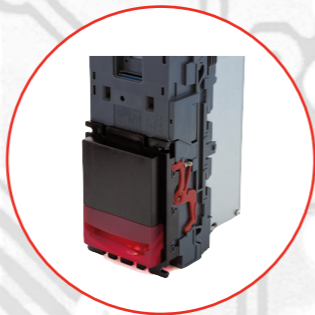

NV9 USB-303

Cash Box: 300 Clip On (PA185)
Bezel: Vertical Up (PA188)