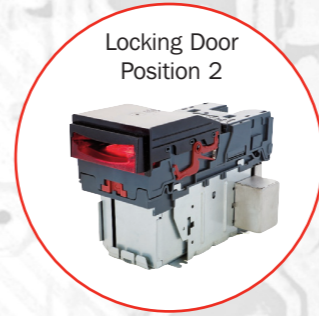

**NV9 USB-102**

Cash Box: 300 Slide In (PA192)  
Bezel: Vertical Down Snout (PA191)

**NV9 USB-202**

Cash Box: 600 Slide In (PA194)  
Bezel: Vertical Down Snout (PA191)

**NV9 USB-302**

Cash Box: 300 Clip On (PA185)  
Bezel: Vertical Down Snout (PA191)

**NV9 USB-402**

Cash Box: 600 Clip On (PA193)  
Bezel: Vertical Down Snout (PA191)

**NV9 USB-502 (Lockable)**

Locking Door  
Position 2

Cash Box: Lockable Slide In  
Cash Box for 300 Notes (PA186)  
Door: Back Right