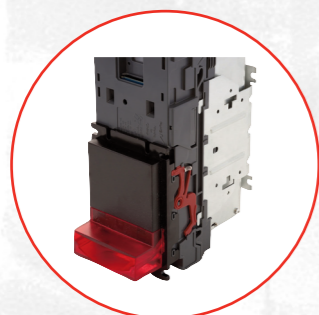

NV9 USB-104

Cash Box: 300 Slide In (PA192)
Bezel: Vertical Up Snout (PA190)