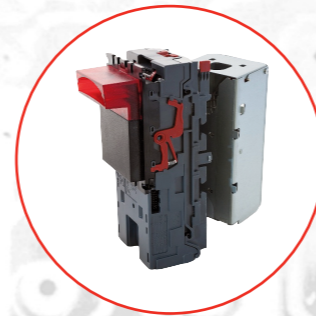

Difference Between Slide In And Clip On Cash Box

Removable Slide In Cash Box

Removable Clip On Cash Box

**NV9 USB-501 (Lockable)**

Locking Door  
Position 1

Cash Box: Lockable Slide In  
Cash Box for 300 Notes (PA186)  
Door: Front Right (Standard)