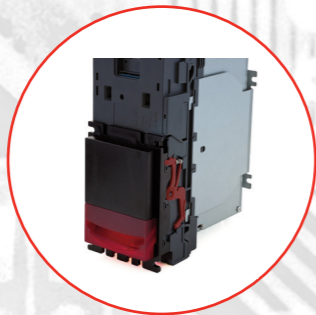

**DA2**

DA2 Download Adaptor Kit  
to allow communication  
between validator and PC

**NV9 USB-103**

Cash Box: 300 Slide In (PA192)  
Bezel: Vertical Up (PA188)

**NV9 USB-203**

Cash Box: 600 Slide In (PA194)  
Bezel: Vertical Up (PA188)