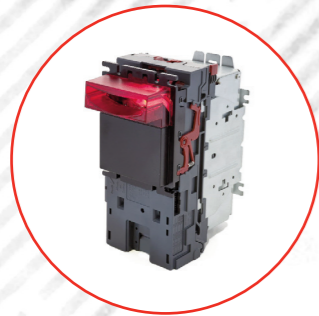

NV9 USB-102

Cash Box: 300 Slide In (PA192)
Bezel: Vertical Down Snout (PA191)