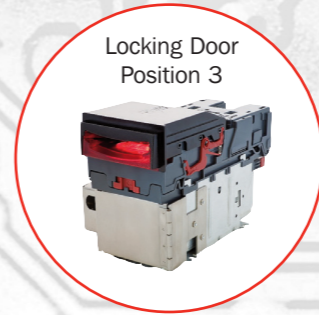

**NV9 USB-303**

Cash Box: 300 Clip On (PA185)  
Bezel: Vertical Up (PA188)

**NV9 USB-403**

Cash Box: 600 Clip On (PA193)  
Bezel: Vertical Up (PA188)

**NV9 USB-503 (Lockable)**

Locking Door  
Position 3

Cash Box: Lockable Slide In  
Cash Box for 300 Notes (PA186)  
Door: Front Left