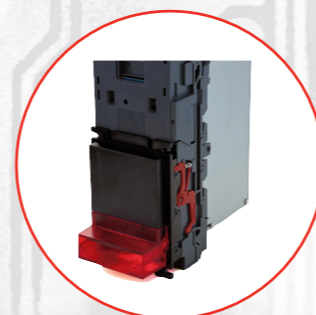

Cash Box: 300 Clip On (PA185)  
Bezel: Vertical Up Snout (PA190)

**NV9 USB-404**

Cash Box: 600 Clip On (PA193)  
Bezel: Vertical Up Snout (PA190)

**NV9 USB-504 (Lockable)**

Locking Door  
Position 4

Cash Box: Lockable Slide In  
Cash Box for 300 Notes (PA186)  
Door: Back Left