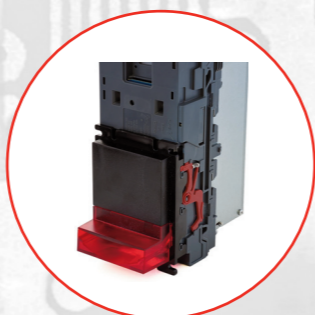

Cash Box: 300 Clip On (PA185)  
Bezel: Vertical Up Snout (PA190)

**NV9 USB-404**

Cash Box: 600 Clip On (PA193)  
Bezel: Vertical Up Snout (PA190)

**NV9 USB-504 (Lockable)**

Locking Door  
Position 4

Cash Box: Lockable Slide In  
Cash Box for 300 Notes (PA186)  
Door: Back Left