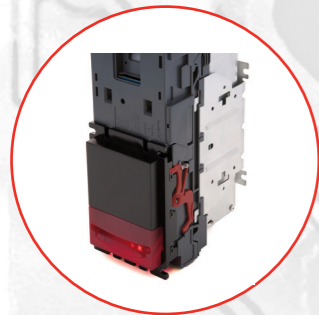

NV9 USB-103

Cash Box: 300 Slide In (PA192)
Bezel: Vertical Up (PA188)